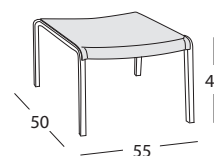

Product: Pouf
Sizes: cm 55x50x41h (21,6"x20"x16"h)

FEATURES

Frame: Aluminum
Polyester powder coating (Tiger).

Glides: Nylon PA6

Seat: Textilene

Finishings: White, Terra

Net weight unit 2,5

Gross weight unit 4

Units per package 1

Package sizes cm 57x51,5x42h

Package volume m³ 0,12

Stakable NO

FINISHINGS

UV, marine environment, scratch resistant

White

Terra